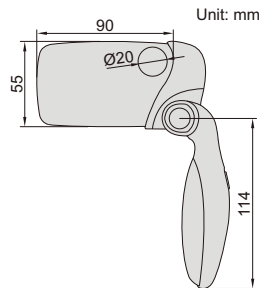

MAGNIFIER WITH ILLUMINATION

- Two magnifications
- LED illumination
- Powered by 2 pcs AAA batteries (included)
- Resin lens

Code	Magnification	Lens size
7518-26	2X/6X	90x55mm