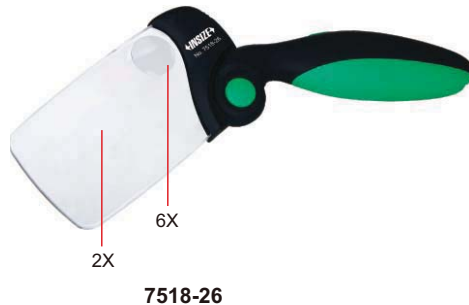

MAGNIFIER WITH ILLUMINATION

- Two magnifications
- LED illumination
- Powered by 2 pcs AAA batteries (included)
- Resin lens

Code	Magnification	Lens size
7518-26	2X/6X	90x55mm